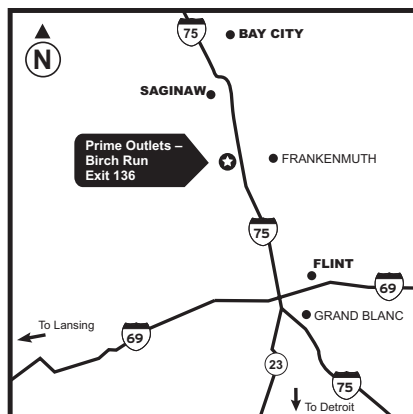

PRIME OUTLETS

BIRCH RUN

FACT SHEET

Contact Information

12240 S. Beyer Road, Birch Run, MI 48415
877-BR-OUTLETS or 989-624-6226
primeoutlets.com/birchrn

Days and Hours of Operation

Monday – Saturday 10am – 9pm
Sunday 11am – 7pm

Prime Outlets – Birch Run

Shop 145 great outlet stores in the heart of Mid-Michigan! Just minutes from Frankenmuth, Saginaw and Flint. Brand-name merchants include COACH Factory, Pottery Barn Outlet, Banana Republic Factory Store, Gap Outlet, Old Navy, Columbia Sportswear Company, Nike Factory Store, Polo Ralph Lauren Factory Store, The North Face and Tommy Hilfiger.

Directions

From Detroit: Take I-75 North to Exit 136 and go west off the exit (90 minutes).

From Grand Rapids: Take I-96 East to I-69 (through Lansing) east to I-75 North (through Flint) to exit 36. Go west off the exit.

From Sarnia-Ontario/Port Huron: Take I-69 West to I-75 North to Exit 36. Go west off the exit.

From the Mackinaw Bridge: Take I-75 South to Exit 136. Go west off the exit.